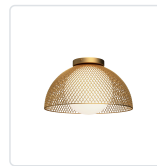

alora mood

P. 1.855.855.8926

CANADA: 19054 28TH Avenue Surrey - BC V3Z 6M3

USA: 3035 E. Lone Mountain Rd - Las Vegas, NV, 89081

HAVEN FM402513

FIXTURE DIMENSIONS	D12-5/8" x H7-7/8"
LAMP TYPE	E26
MAX WATTAGE	60W
BULB QTY	1
BULBS INCLUDED	No
VOLTAGE	120V
GLASS DETAILS	Opal Glass
MATERIAL	Glass; Steel;
LOCATION	Dry
CANOPY DIMENSIONS	D4-3/4" x H7/8"
PAINT FINISH	GD01; MB01;

[D - Diameter, L - Length, W - Width, H - Height, E - Extension]

AVAILABLE FINISHES:

FM402513GDOP
Gold/Opal Matte
Glass

FM402513MBOP
Matte Black/Opal
Matte Glass

*For complete warranty terms, please visit: www.aloralighting.com/warranty