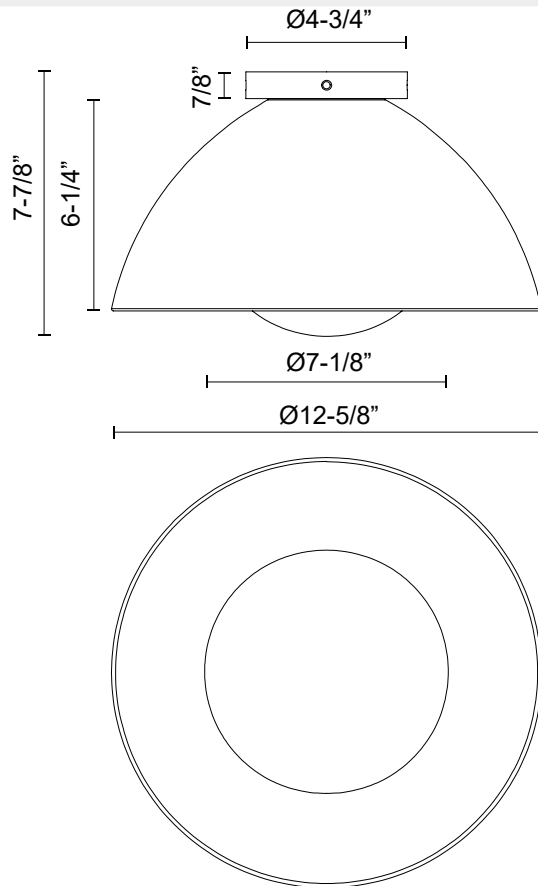

alora mood

P. 1.855.855.8926

CANADA: 19054 28TH Avenue Surrey - BC V3Z 6M3

USA: 3035 E. Lone Mountain Rd - Las Vegas, NV, 89081

HAVEN FM402513

FIXTURE DIMENSIONS	D12-5/8" x H7-7/8"
LAMP TYPE	E26
MAX WATTAGE	60W
BULB QTY	1
BULBS INCLUDED	No
VOLTAGE	120V
GLASS DETAILS	Opal Glass
MATERIAL	Glass; Steel;
LOCATION	Dry
CANOPY DIMENSIONS	D4-3/4" x H7/8"
PAINT FINISH	GD01; MB01;

[D - Diameter, L - Length, W - Width, H - Height, E - Extension]

AVAILABLE FINISHES:

FM402513GDOP
Gold/Opal Matte
Glass

FM402513MBOP
Matte Black/Opal
Matte Glass

*For complete warranty terms, please visit: www.aloralighting.com/warranty